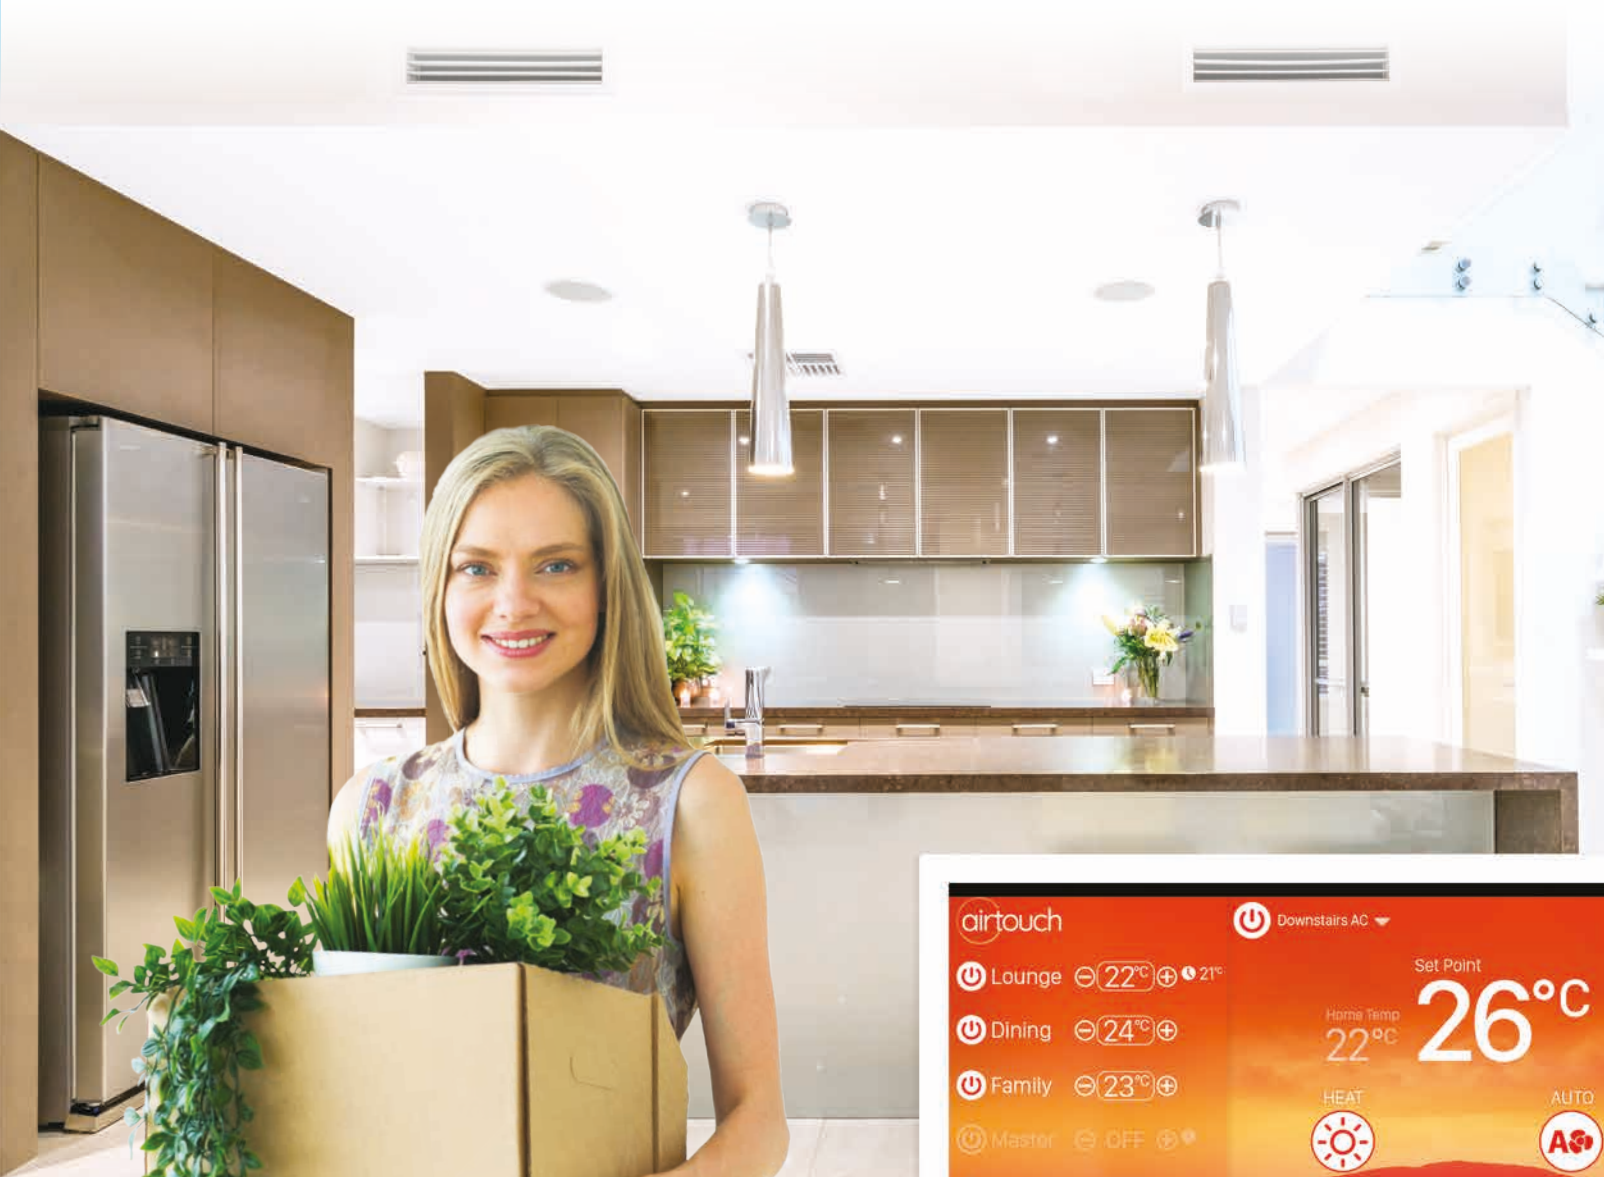

Enjoy smart home living with AirTouch

AirTouch doubles as a tablet, so you can use the console to run your choice of smart lighting, security and entertainment apps, or even order a meal while keeping up with the latest on social media.

ADDING VALUE IMPROVING LIFE

Going beyond technology

With optional Individual Temperature Control Technology, AirTouch monitors temperatures and smartly adjusts airflow as needed around your home.

When some rooms get too hot or cold, AirTouch will adjust their airflow to maintain temperature, without wasting energy on rooms already comfortable.