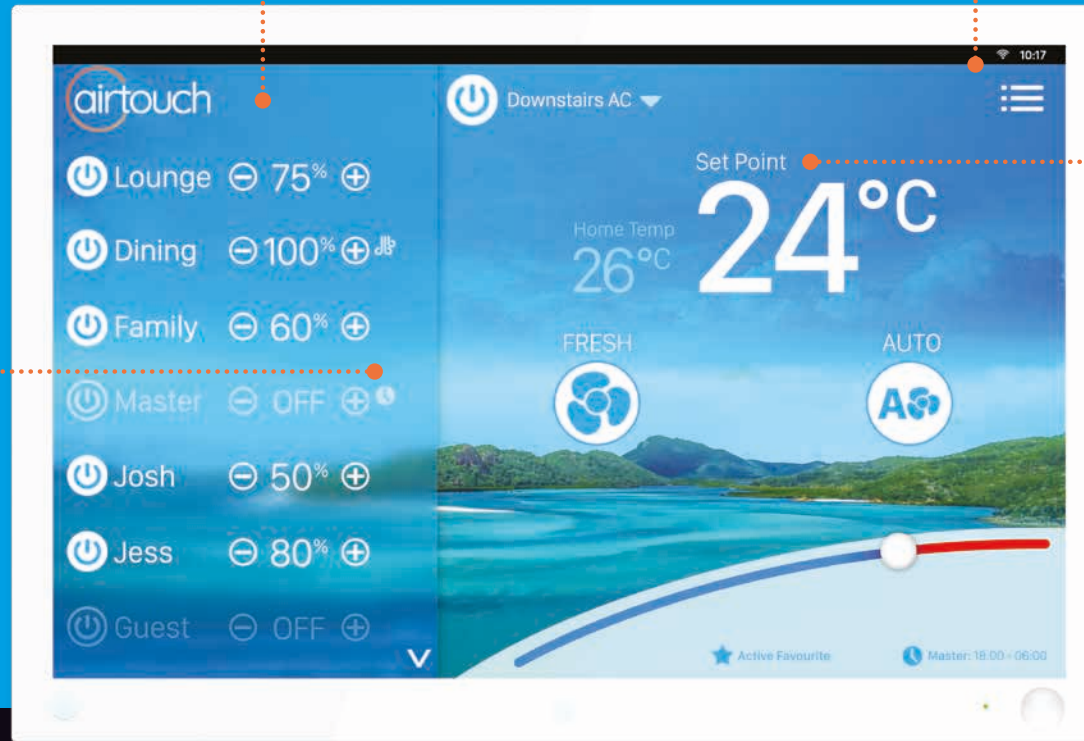

IFTTT

Add value to your home and enjoy the latest technology

Control your home climate using our one-of-a-kind HD touch screen console or the AirTouch App on your smart device.

Programs and Favourites

AirTouch lets you setup different automatic climate control scenarios for different days or seasons.

Real Time Monitoring of home temperature against your chosen set point.

Optional Individual Temperature Control For precise control of the temperature in specific rooms, upgrade to ITC.

A Smart Home Hub THAT WORKS YOUR WAY

Enjoy smart home living with AirTouch

AirTouch doubles as a tablet, so you can use the console to run your choice of smart lighting, security and entertainment apps, or even order a meal while keeping up with the latest on social media.