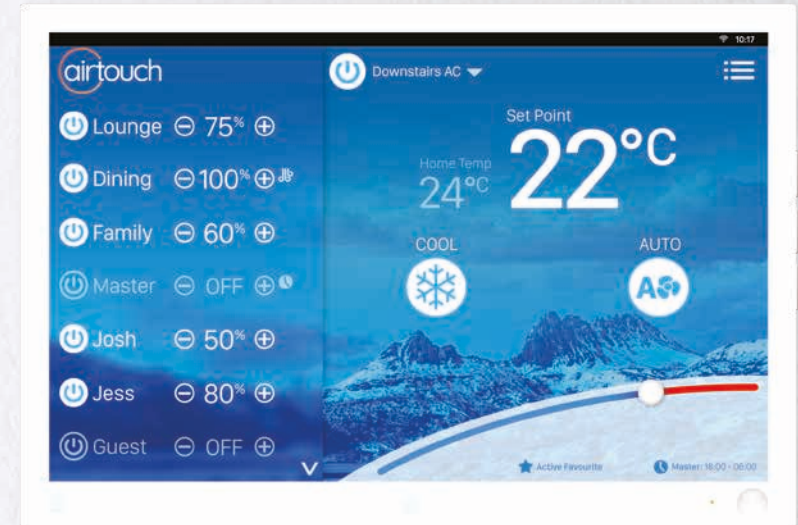

Integrates
how you
want

Smartphone App. Google Assistant. Amazon Alexa. IFTTT. The choice is yours.

Smart Home
Automation

AirTouch 4 doubles as a hub for other smart home integrations and your favourite apps. Automate your lifestyle and be entertained.

Adapt your home to
**YOUR IDEA
OF COMFORT**

INTELLIGENT & **WITHOUT WASTAGE**

Save money on the power bill.
Without compromising on comfort.
Only run the AC where you need it with Smart Zoning.
Plus, with runtime tracking, energy and airflow management
technology, you can be sure of greater efficiency and
energy savings from your family's air conditioner.

Adjust the airflow around your home in 5% increments so everyone enjoys their own comfort zone.

ENHANCE YOUR AIR CONDITIONING

Global control of your home climate. Wherever you are.

Unlock more potential...