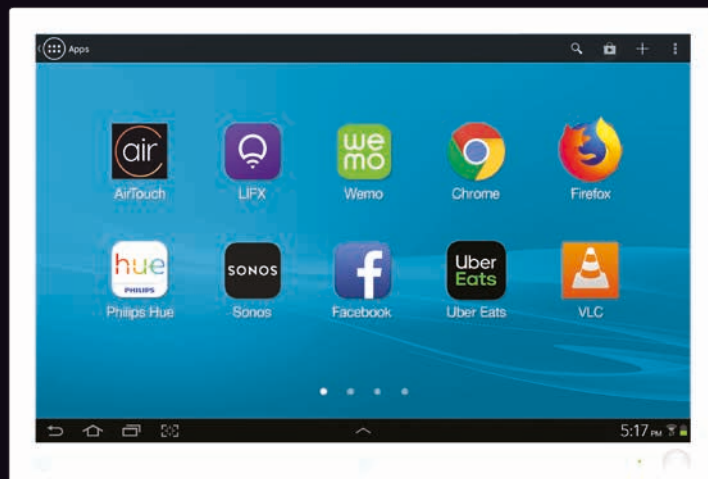

When intelligent products and devices work seamlessly together, your air conditioning becomes so much more.

Just say the word with **SMART INTEGRATIONS**

Voice control of your
air conditioning

AirTouch works with popular and open voice activated smart assistants like Amazon Alexa and Google Assistant. So with whoever you choose to control your air conditioning, AirTouch will respond.

IFTTT

Add value to your home and enjoy the latest technology

Control your home climate using our one-of-a-kind HD touch screen console or the AirTouch App on your smart device.

Programs and Favourites

AirTouch lets you setup different automatic climate control scenarios for different days or seasons.

Real Time Monitoring of home temperature against your chosen set point.

Optional Individual Temperature Control For precise control of the temperature in specific rooms, upgrade to ITC.

A Smart Home Hub THAT WORKS YOUR WAY

Enjoy smart home living with AirTouch

AirTouch doubles as a tablet, so you can use the console to run your choice of smart lighting, security and entertainment apps, or even order a meal while keeping up with the latest on social media.